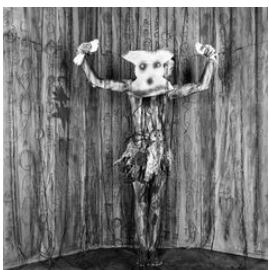

Roger Ballen

ALTER EGO, 2010

Photographic print on skateboard

78,7 x 20,3 cm

Edition of 20 (#2/20)

(ROBA041)

[View detail](#)

Roger Ballen