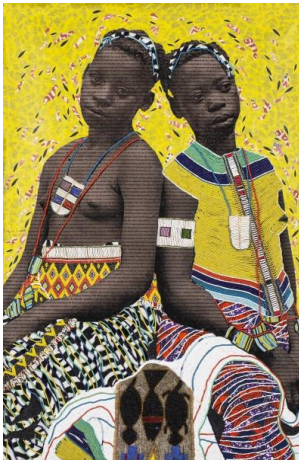

Marion Boehm

TWIN SHOT, 2019
Collage on paper, mixed media
133 x 90 cm
(MABO 201)