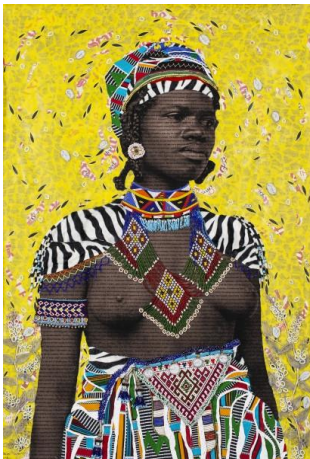

**MARION BOEHM #22**

**Marion Boehm**

*HUMAN SAFARI II*, 2019  
Collage on paper, mixed media  
167 x 118 cm  
(MABO 195)

**Marion Boehm**

*TWIN SHOT*, 2019  
Collage on paper, mixed media  
133 x 90 cm  
(MABO 201)