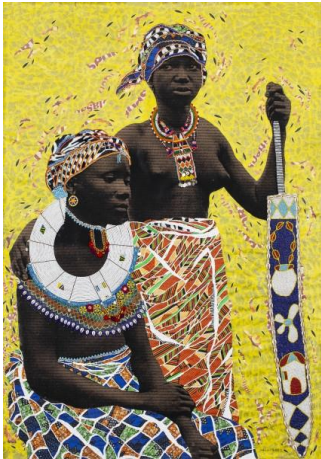

MARION BOEHM #22

Marion Boehm

HUMAN SAFARI II, 2019
Collage on paper, mixed media
167 x 118 cm
(MABO 195)