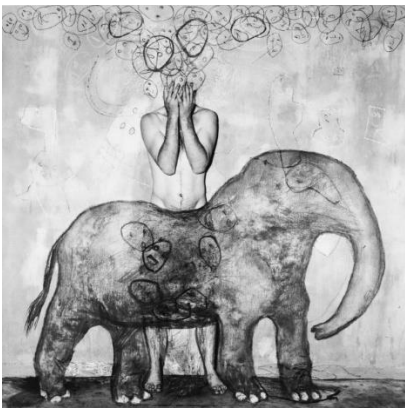

in collaboration with **Hans Lemmen**

*ENCHANTED FOREST*, 2016

Collage, photography, c-print

55 x 55 cm

Edition of 6 (#1/6)

(ROBA060)

**Roger Ballen**

in collaboration with **Hans Lemmen**

*OH NO!*, 2016

Collage, photography, c-print

55 x 55 cm

Edition of 6 (#1/6)

(ROBA025)

**Hans Lemmen**

in collaboration with **Roger Ballen**

*MAN WITH HAT*, 2016

Collage, drawing, photography

45 x 45 cm

(HALE040)

**Hans Lemmen**

in collaboration with **Roger Ballen**

*ELEPHANTMAN*, 2016

Collage, drawing, photography

44 x 44 cm